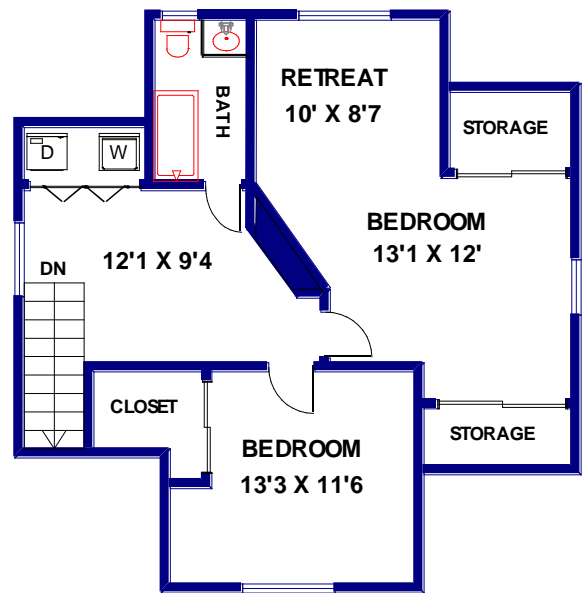

GARAGE
19'7 X 21'3

**5136 STRATFORD ROAD,
LOS ANGELES**

FIRST FLOOR

SECOND FLOOR