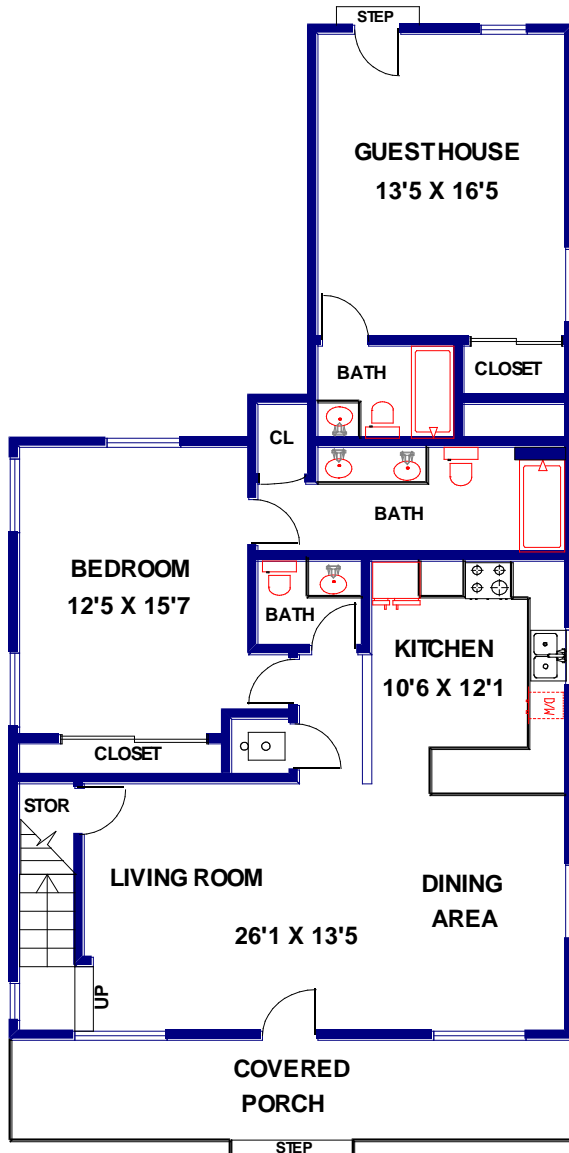

GARAGE
19'7 X 21'3

**5136 STRATFORD ROAD,
LOS ANGELES**

FIRST FLOOR

SECOND FLOOR